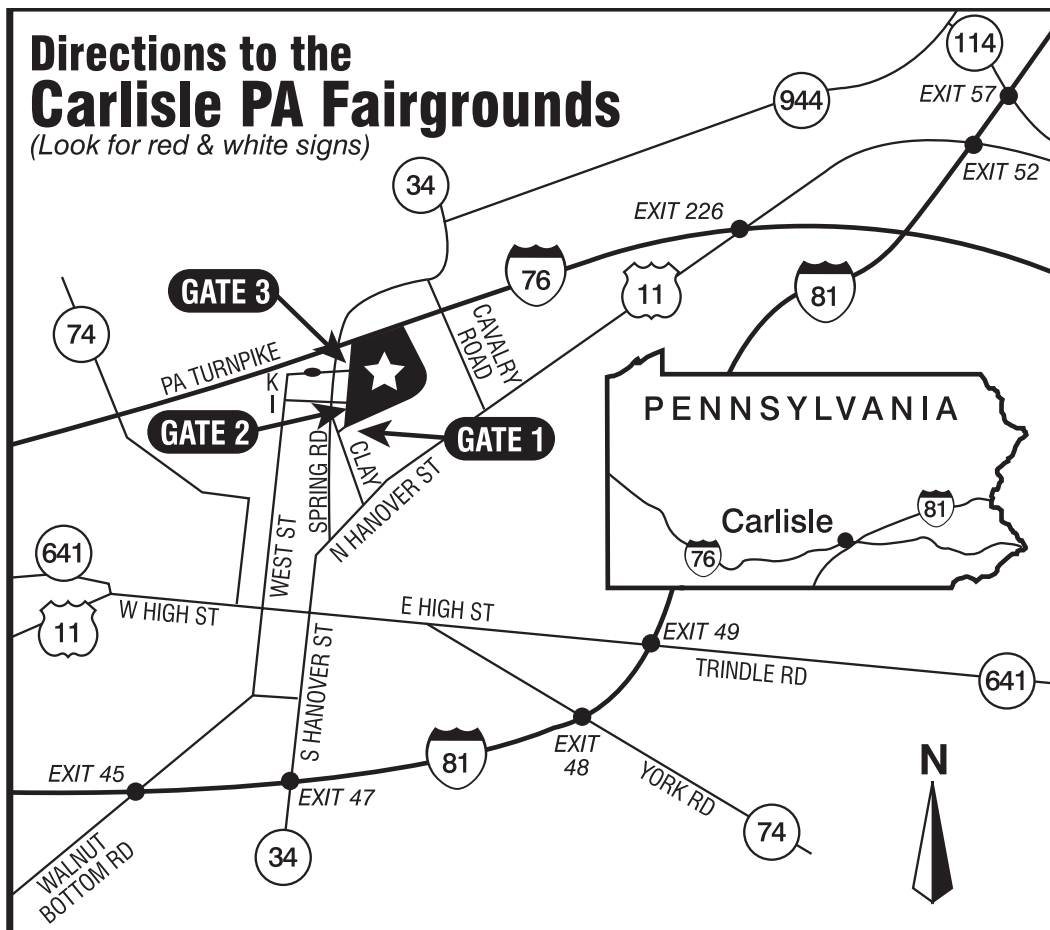

ALTERNATE DIRECTIONS

CARLISLE Events™

2005

1000 Bryn Mawr Road • Carlisle, PA 17013 • (717) 243-7855 • FAX (717) 243-0255 • www.carsatcarlisle.com

FROM THE NORTH VIA ROUTE 81

Exit 65 – Marysville/Enola (Route 11/15). Take Route 11/15 to Camp Hill to Route 641 West. Stay on Route 641 into Carlisle to North East Street and turn right. Keep straight and at second light you will cross over Route 11. Go approx 2 blocks and the fairgrounds will be located on the right.

Exit 61 – Wertzville Road (Route 944). Take Route 944 to Carlisle Springs to Route 34. Take Route 34 South to Carlisle. Fairgrounds will be located on the left.

Exit 57 – Mechanicsburg (Route 114). Turn right onto Route 114 toward Wertzville. Pick up Route 944 to Carlisle Springs. At Carlisle Springs take Route 34 South to Carlisle. Fairgrounds will be located on the left.

Exit 49 – High Street (Route 641). Turn right off Route 81 and go to North East Street and turn right. Keep straight and at second light you will cross over Route 11. Go approx 2 blocks and the fairgrounds will be located on the right.

Exit 47A – Hanover Street (Route 34 North). Right turn onto Hanover Street, continue straight. First left past a right turn in the road (Route 34 North – Spring Road). Fairgrounds will be located on right at the 2nd traffic light.

Exit 45 – College Street. Right turn onto Walnut Bottom Road, continue straight till you pass Thornwald Park and bear left onto College Street. Continue straight to “G” Street (T-intersection) and make a right turn, go to stop sign. Left onto West Street and follow curve of the street and you are on “K” Street. Go to intersection and continue straight into fairgrounds.

Exit 44 – Plainfield (Route 465). Right turn onto Route 465, continue to intersection (Route 11). Turn right onto Route 11 and continue straight to College Street. Make left turn onto College Street and continue straight to “G” Street (T-intersection) and make a right turn, go to stop sign. Left onto West Street and follow curve of the street and you are on “K” Street. Go to intersection and continue straight into fairgrounds.

FROM THE SOUTH VIA ROUTE 81

Exit 29 – King Street (Route 174). Turn right onto Route 174 and continue to Carlisle. Continue on Walnut Bottom Road (Route 174) till you pass Thornwald Park and bear left onto College Street. Continue straight to “G” Street (T-intersection) and make a right turn, to stop sign. Left onto West Street and follow curve of the street and you are on “K” Street. Go to intersection and continue straight into fairgrounds.

continued on next page